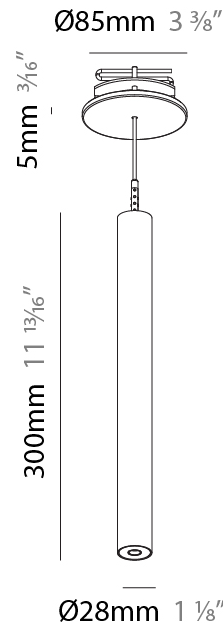

ELECTRICAL

Lamp Type: LED (Zhaga Standard)
Input Wattage (W): 6.6
Total Output Wattage (W): 6
Dimming: Tri-Mode (Non-Dimming and Phase Dimming (120Vac only) and 0-10V Dimming)
Driver Included: Yes
Driver Location: External
Driver Type: Constant Current - Universal
Driver Class: Class 2
Housing: ENCP3 w/Quick Connect
Input Voltage (V): 120 - 277
Constant Current (MA): 500

LED

Number of LEDs: 1
Color Temperature (°K): 2700 / 3000 / 4000
Max. Delivered Lumen (lm): 330 / 360 / 380
CRI: >90 CRI
Lamp Life (hrs): 50000
Upon Request: ***3500K available in minimum quantities (larger quantities upon request)

OPTICAL

Optic°: 24 / 32 / 34 / 55 / 58

RATINGS AND CERTIFICATIONS

Certified By: Certified for North American Standards
IP rating: IP20

Zaneen Group Inc. © 2024, T 1800-388-3382, F 416-247-9319, www.zaneen.com

Available for International specifications by adding 'INT' at the end of the existing Model #. For assistance on 'custom' specifications, contact zteam@zaneen.com. In a constant effort to supply the best product, we reserve the right to change specifications or materials without notice. The most recent specification sheets are found at zaneen.com

PROJECT
TYPE
SPECIFIER
QUANTITY
DATE